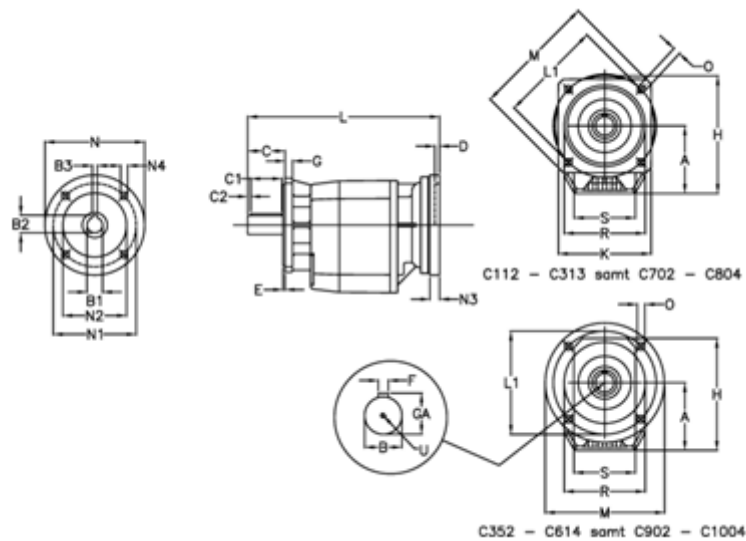

Article number: 40600803132435  
 Description: Helical gearbox  
 C802F-31,3-P90B5

## Measures

A = 247.0	D = 4.0	L1 = 350	R = 320
B = 80	E = 5	M = 400	S = 300
B1 = 24	F = 22	N = 200	U = M20x42
B2 = 27.3	G = 20	N1 = 165	
B3 = 8	GA = 85.0	N2 = 130	
C = 140	H = 422.0	N3 = 0	
C1 = 110	K = 350	N4 = M10x12	
C2 = 15	L = 533.0	O = 18.0	